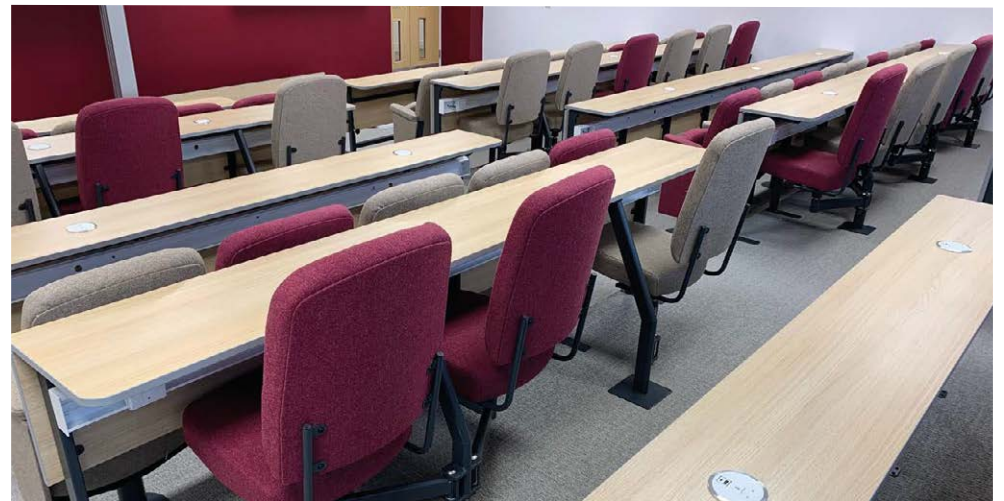

Interactive Chairs

Newcastle University, Cassie Building