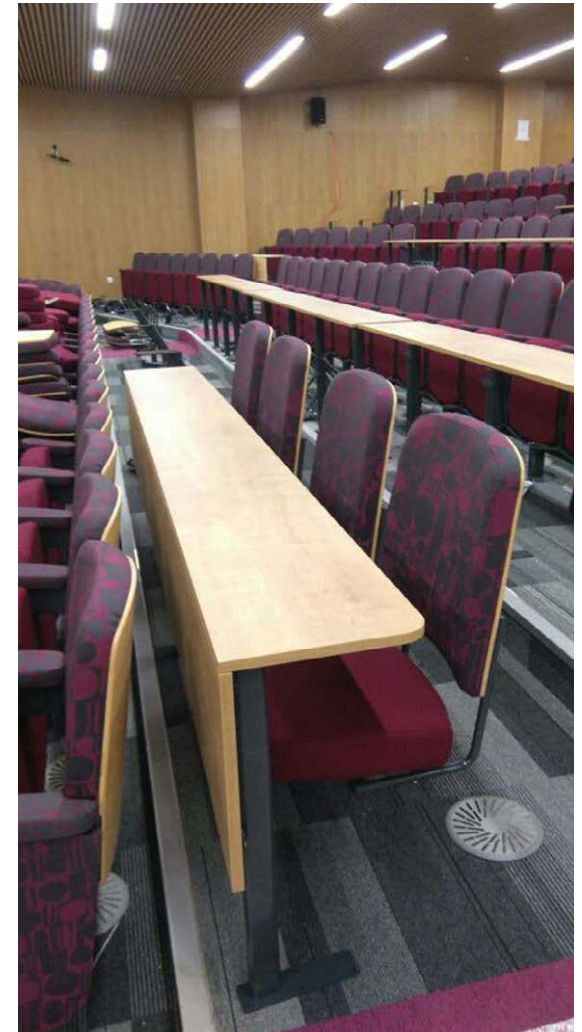

Interactive Chairs

Sheffield Hallam University, Charles Street Building