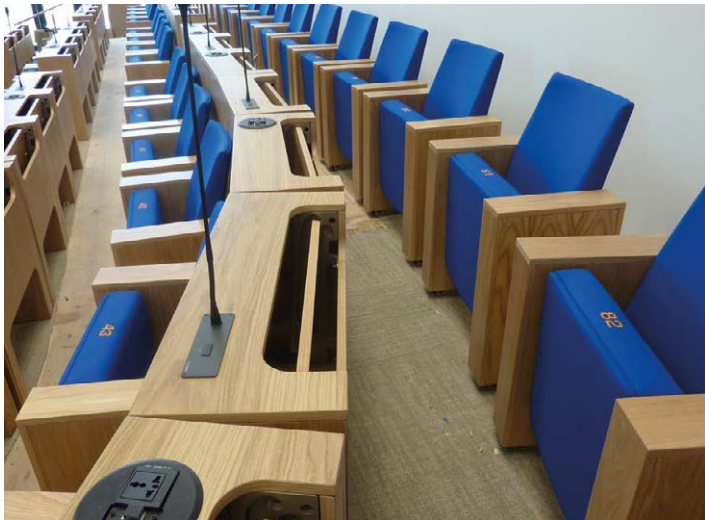

Our Laminate Options

Laminate Finishings

Polyrey Durian Classique range of laminates offers a varied collection of finish options; from natural wood grain to matt colours, there is something to perfectly accompany and coordinate your Auditoria seating solution.

This durable, resistant and hard-wearing material is an available finish for all wood-based options such as Fascia Panels, Writing Ledges and Tablets and Modesty Panels.

For all available options for your seating choice, please refer to the options brochure or ask your sales representative for more information.

All our laminate options benefit from antibacterial active silver-ion based protection Sanitized, and all edges are finished with a matching or contrasting finishing strip.