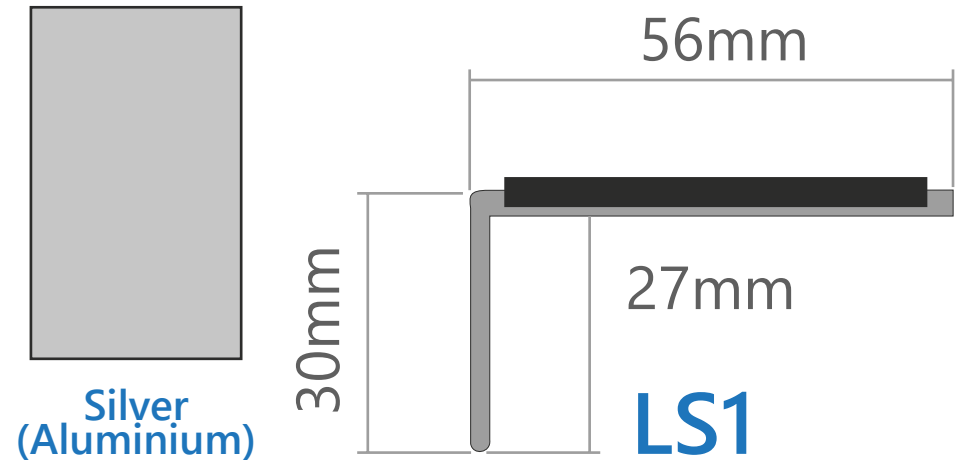

Marlings Stair Nosings

Retractable Units - Stair Nosings

We fit stair nosings on all edges of the decks and step on all our retractable units. This gives your seating unit a greater level of safety by adding better foot grip on the edges of steps and giving visual aid to increases in elevation.

This also extends the life of the carpet on your unit by protecting the edge of the treads from getting damaged or worn down over time.

For retractable units, we use a square-edged aluminium tread fixed on the ends at the end of all steps and is accompanied by aluminium edging.

Fixed Tiering Units - Stair Nosings

We fit stair nosings on all edges of the decks and step on all our fixed tiering units. Giving your unit a greater level of safety by adding better foot grip on the edges of steps and giving visual aid to increases in elevation.

This also extends the life of the carpet or the wood finish on your unit by protecting the edge of treads from getting damaged or worn down over time.

For fixed tiering units, we use a square-edged PVC tread fixed on the ends at the end of all steps and is accompanied by PVC edging. (black as standard).