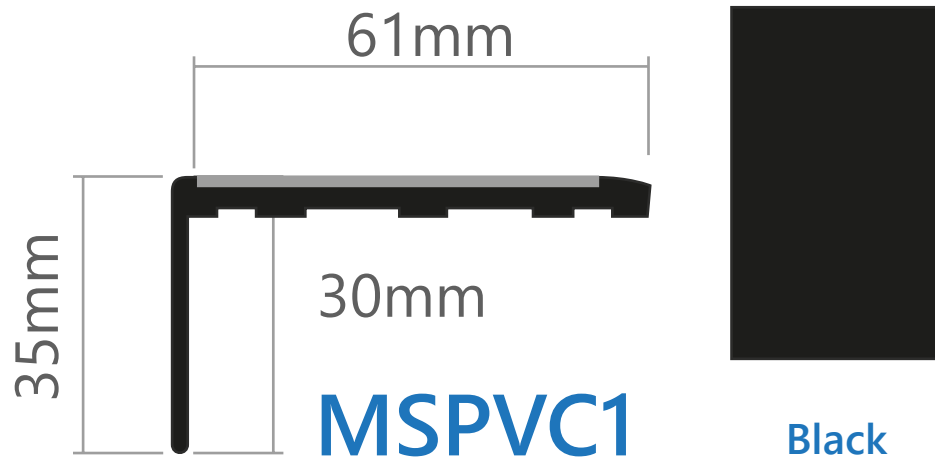

Marlings Stair Nosings

Retractable Units - Stair Nosings

We fit stair nosings on all edges of the decks and step on all our retractable units. This gives your seating unit a greater level of safety by adding better foot grip on the edges of steps and giving visual aid to increases in elevation.

This also extends the life of the carpet on your unit by protecting the edge of the treads from getting damaged or worn down over time.

For retractable units, we use a square-edged aluminium tread fixed on the ends at the end of all steps and is accompanied by aluminium edging.

Fixed Tiering Units - Stair Nosings

We fit stair nosings on all edges of the decks and step on all our fixed tiering units. Giving your unit a greater level of safety by adding better foot grip on the edges of steps and giving visual aid to increases in elevation.

This also extends the life of the carpet or the wood finish on your unit by protecting the edge of treads from getting damaged or worn down over time.

For fixed tiering units, we use a square-edged PVC tread fixed on the ends at the end of all steps and is accompanied by PVC edging. (black as standard).